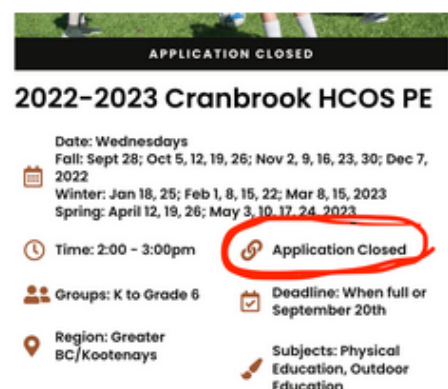

FAQ Navigating the LG Website “Participate Now” Offerings Page

Learning Groups has a [new website](#) this year! All of our current offerings are listed on the “Participate Now” page and are labeled to show the status of an application. Each offering will have a label on top as seen below:

APPLICATION OPEN: Indicates that the opportunity is ready for applications. Click “Learn More” and then on “Details & Apply” to fill out an application.

APPLICATION CLOSED: Indicates that the event is full OR the deadline has passed. Click on “Learn More” and it will either indicate “Application Full” or “Application Closed” depending on the status.