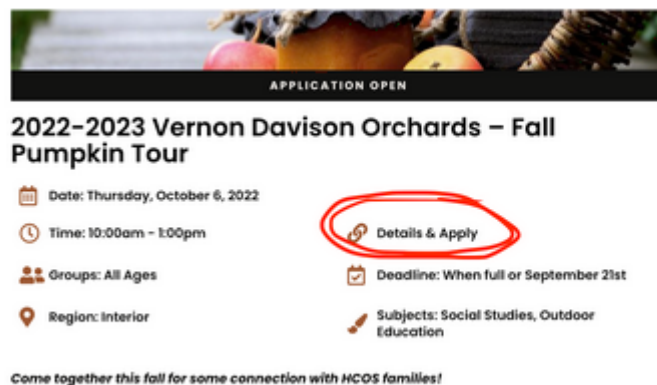

FAQ Navigating the LG Website “Participate Now” Offerings Page

Learning Groups has a [new website](#) this year! All of our current offerings are listed on the “Participate Now” page and are labeled to show the status of an application. Each offering will have a label on top as seen below:

APPLICATION OPEN: Indicates that the opportunity is ready for applications. Click “Learn More” and then on “Details & Apply” to fill out an application.

APPLICATION CLOSED: Indicates that the event is full OR the deadline has passed. Click on “Learn More” and it will either indicate “Application Full” or “Application Closed” depending on the status.